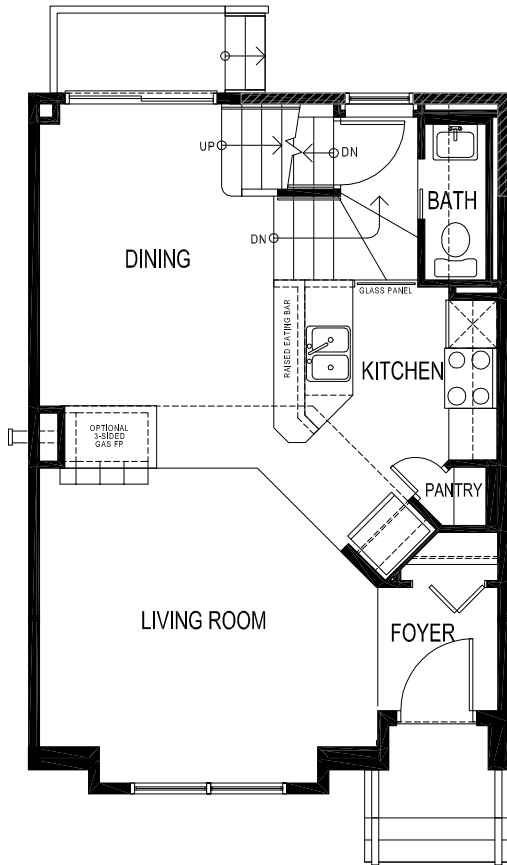

The Winchester

- Generous master bedroom
- Walk-in closet
- Hidden half bath at dropped landing
- Great room & dining area can be visually separated by optional 3-sided fireplace

1129 sq. ft.

Note: Square footages and front windows vary with elevation

UPPER - LOFT OPTION

MAIN
560 sq. ft.

STANDARD UPPER
569 sq. ft.

LAST REVISED: Sept. 9/09

NEW BRIGHTON

The Winchester

THE
LEGACY
SERIES

NB 1

NB 2

NB 3

NB 4