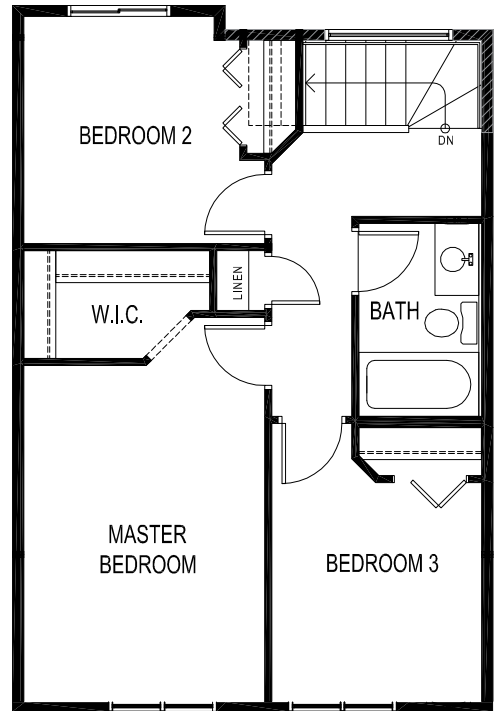

The Winchester

- Generous master bedroom
- Walk-in closet
- Hidden half bath at dropped landing
- Great room & dining area can be visually separated by optional 3-sided fireplace

1129 sq. ft.

Note: Square footages and front windows vary with elevation

UPPER - LOFT OPTION

MAIN
560 sq. ft.

STANDARD UPPER
569 sq. ft.

LAST REVISED: Sept. 9/09

NEW BRIGHTON

The Winchester

THE
LEGACY
SERIES

NB 1

NB 2

NB 3

NB 4