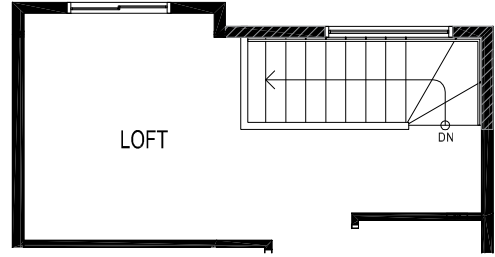

The Winchester

- Generous master bedroom
- Walk-in closet
- Hidden half bath at dropped landing
- Great room & dining area can be visually separated by optional 3-sided fireplace

1129 sq. ft.

Note: Square footages and front windows vary with elevation

UPPER - LOFT OPTION

MAIN
560 sq. ft.

STANDARD UPPER
569 sq. ft.

LAST REVISED: Sept. 9/09

NEW BRIGHTON

The Winchester

THE
LEGACY
SERIES

NB 1