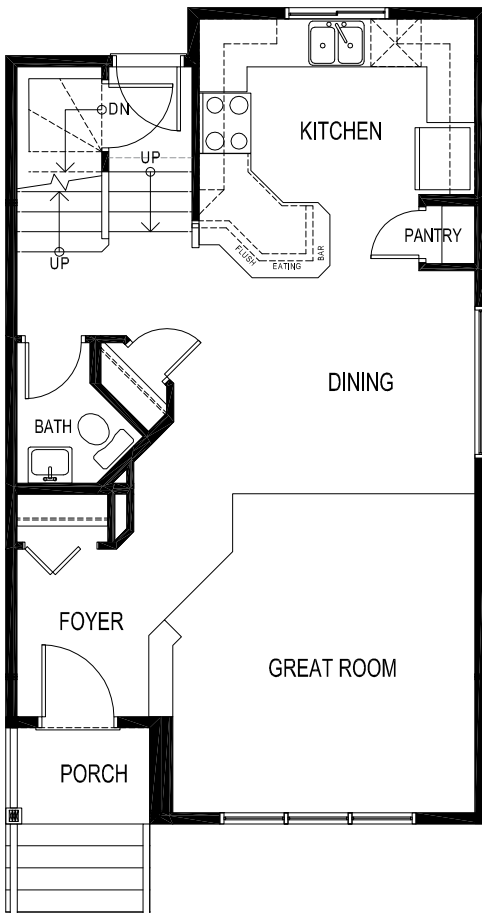

The Richmond II

- 2 time winner of overall Best Architectural Design Award • 2 1/2 bathrooms
- Functional staircase with boot shelf • Master bedroom with walk-in closet and ensuite

1306 - 1319 sq. ft.

Note: Square footages and front windows vary with elevation

MAIN
641 sq. ft.

STANDARD UPPER
665-678 sq. ft.

UPPER - 2 MASTER BEDROOM OPTION
665-678 sq. ft.

LAST REVISED: Sept. 9/09

The Richmond II

THE
LEGACY
SERIES

AB 1

AB 2

AB 3

AB 4