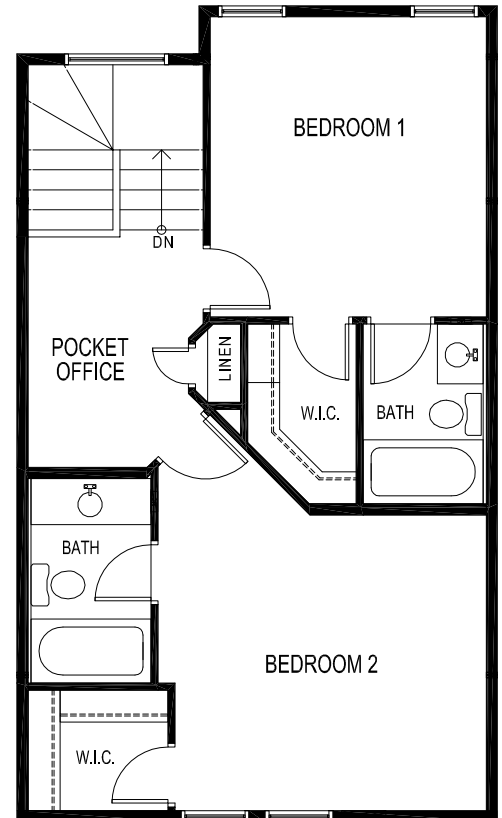

The Richmond II

- 2 time winner of overall Best Architectural Design Award • 2 1/2 bathrooms
- Functional staircase with boot shelf • Master bedroom with walk-in closet and ensuite

1306 - 1319 sq. ft.

Note: Square footages and front windows vary with elevation

MAIN
641 sq. ft.

STANDARD UPPER
665-678 sq. ft.

UPPER - 2 MASTER BEDROOM OPTION
665-678 sq. ft.

LAST REVISED: Sept. 9/09

The Richmond II

THE
LEGACY
SERIES

AB 1

AB 2

AB 3

AB 4