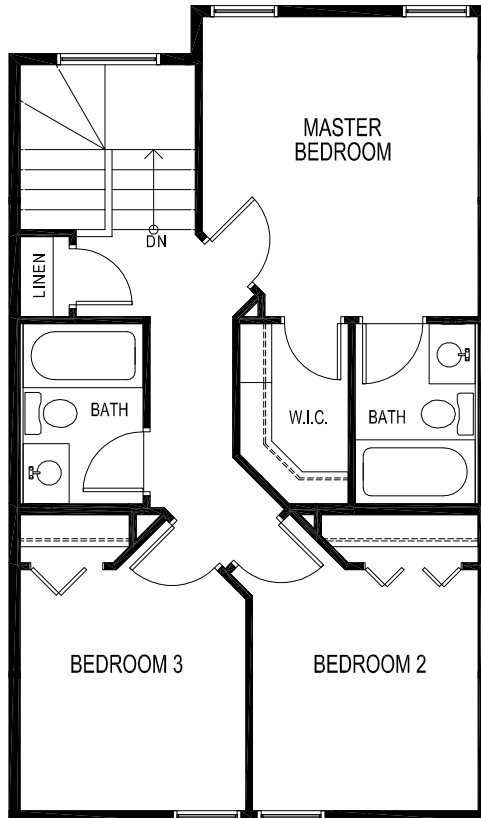

The Richmond II

- 2 time winner of overall Best Architectural Design Award • 2 1/2 bathrooms
- Functional staircase with boot shelf • Master bedroom with walk-in closet and ensuite

1306 - 1319 sq. ft.

Note: Square footages and front windows vary with elevation

MAIN
641 sq. ft.

STANDARD UPPER
665-678 sq. ft.

UPPER - 2 MASTER BEDROOM OPTION
665-678 sq. ft.

LAST REVISED: Sept. 9/09

The Richmond II

THE
LEGACY
SERIES

AB 1

AB 2